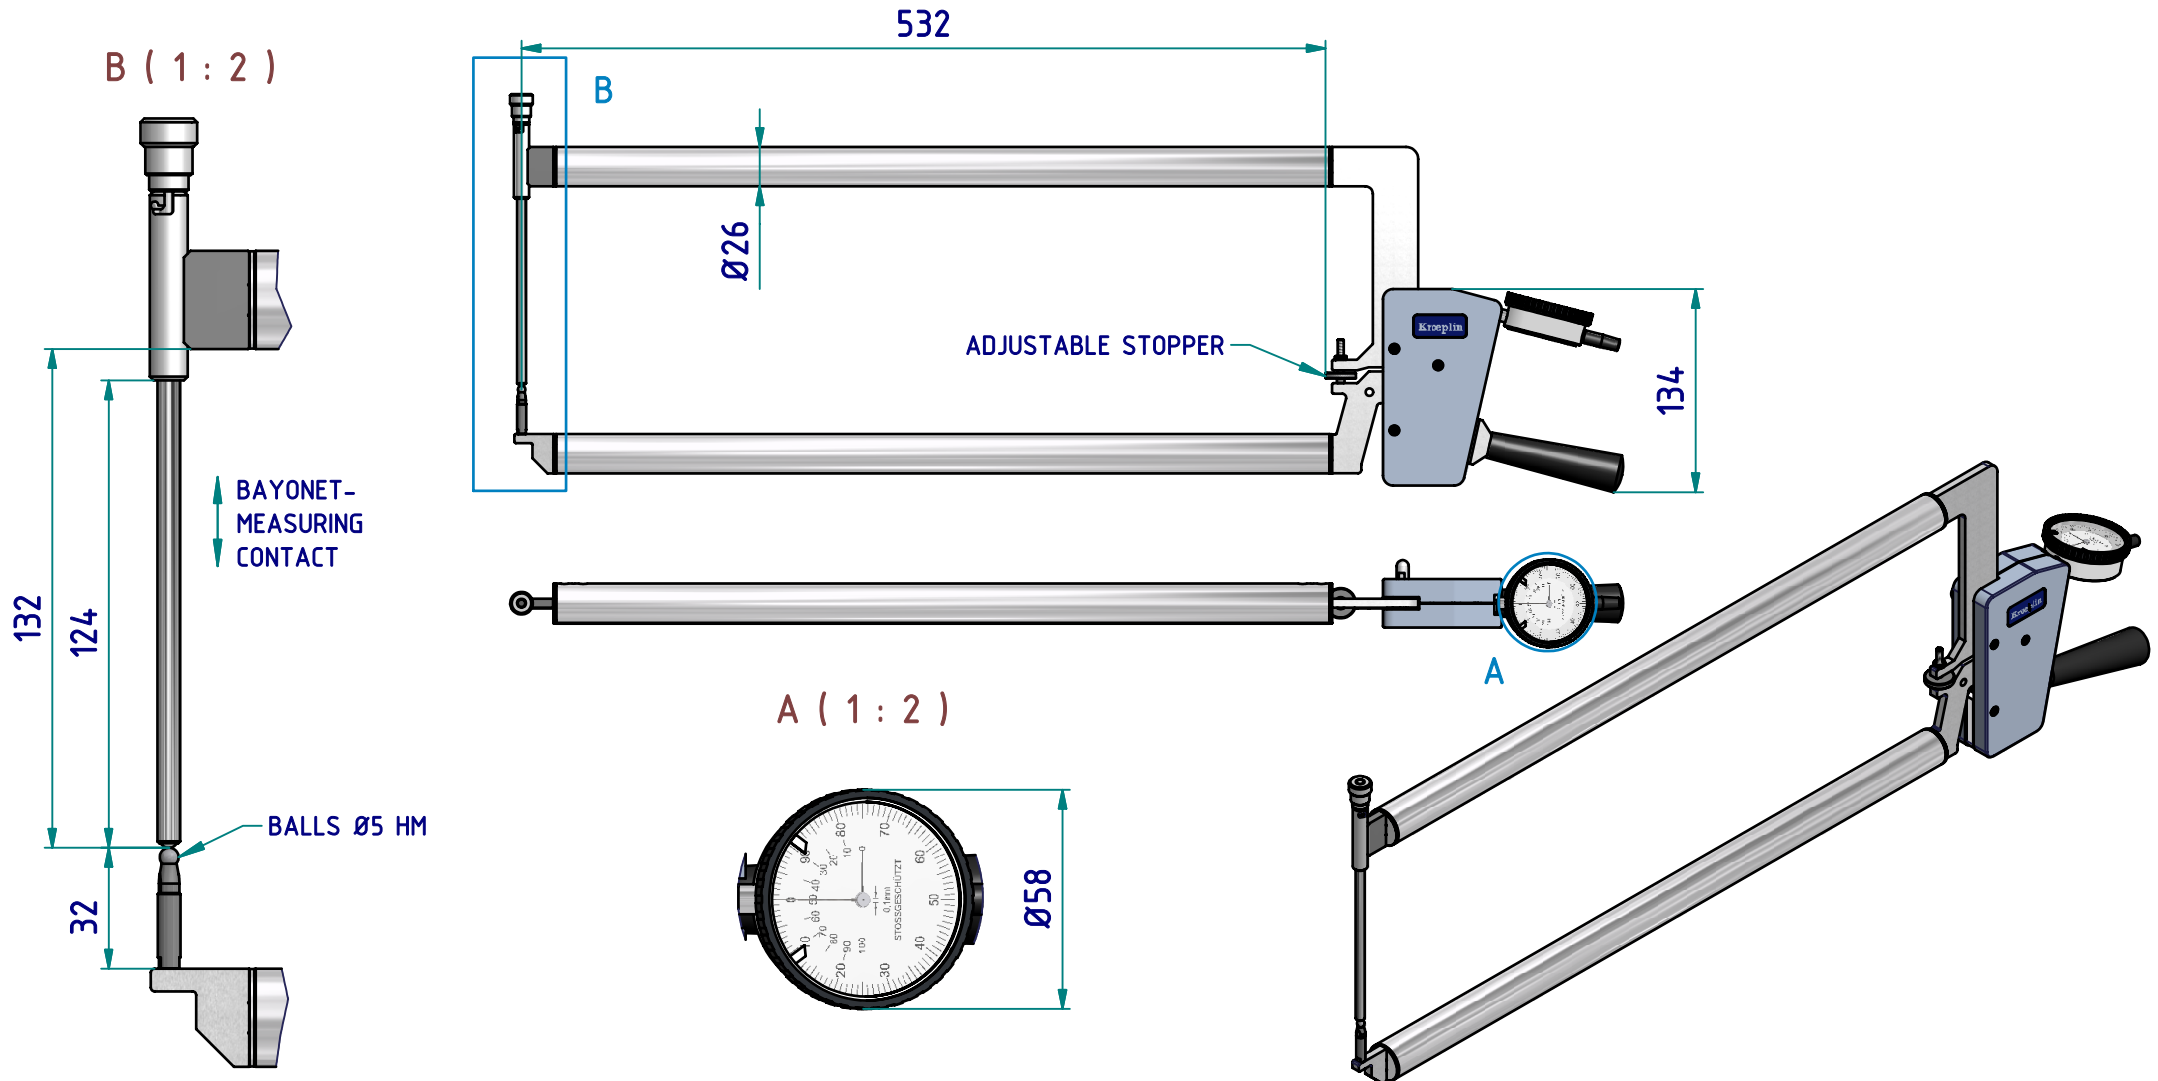

# data sheet: OD60100BJ

Kroepelin GmbH  
Gartenstraße 50  
D-36381 Schlüchtern

Tel.: 06661 86 0  
Fax: 06661 86 39  
Mail: sales@kroepelin.com  
Web: www.kroepelin.com

**Kroepelin**  
Längenmesstechnik

\*) MEASURING FORCE IF THE GAUGE IS HELD  
IN MEASURING POSITION AS SHOWN ABOVE

SUBJECT TO TECHNICAL ALTERATIONS

type: **Modul 2**  
range: **0- 100 mm**  
range of indication:  
digital step:  
scale interval: **0,1 mm**  
measuring force: **1,5- 2,5 N \*)**  
weight: **2,3 kg**

acceptable deviations  
VDI/VDE/DGQ 2618 Bl. 12.1/13.1)  
max. permissible  
errors "G": **0,30 mm**  
repeatability "r": **0,15 mm**  
reference temperature: **20° C**  
operation temperature: **10° C - 30° C**  
storage temperature: **-10° C - 50° C**

scale: **1:5 (1:2)**  
drawing-nr.: **IDW-OD60100BJ-DBe**  
date of issue: **06.06.2011**  
name: **Kröckel**  
revision status:  
revision date: